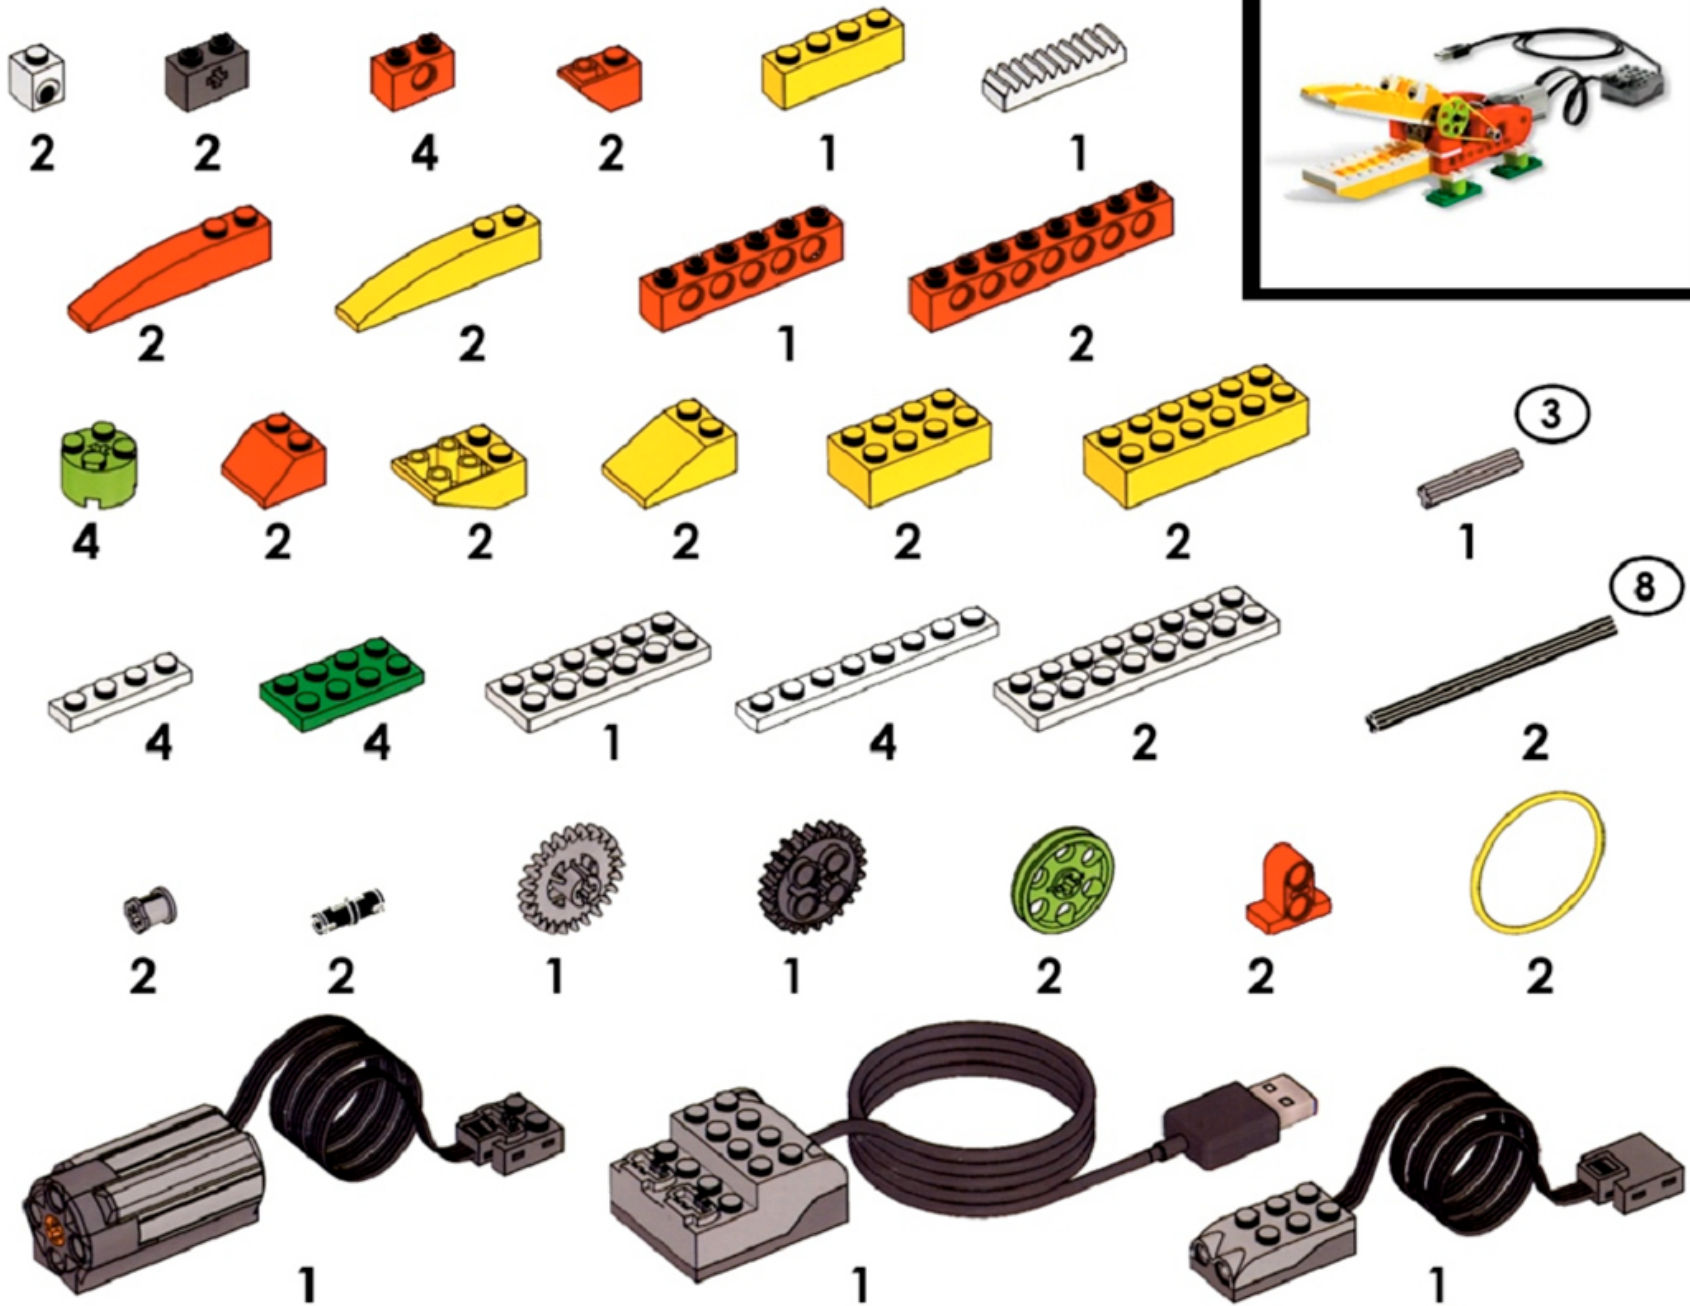

Hungry Alligator, Model 4

4 round bricks 2 X 2

4 plates 2 X 4

1

2

2 plates 2 X 8

2 inverted beams
1 X 2

2 red beams 1 X 8

12

1 axle, 3-module

1 motor

13

2 connector pegs
with friction

14

1 beam 1 X 6
1 crown gear, 24-tooth

15

16

1 axle, 8-module

1 bushing

17

1 beam with crosshole
1 X 2

1 gear, 24 tooth

18

1 beam with crosshole
1 X 2
1 bushing

32

2 green hubs

2 belts

33

34

1 USB hub

35

36